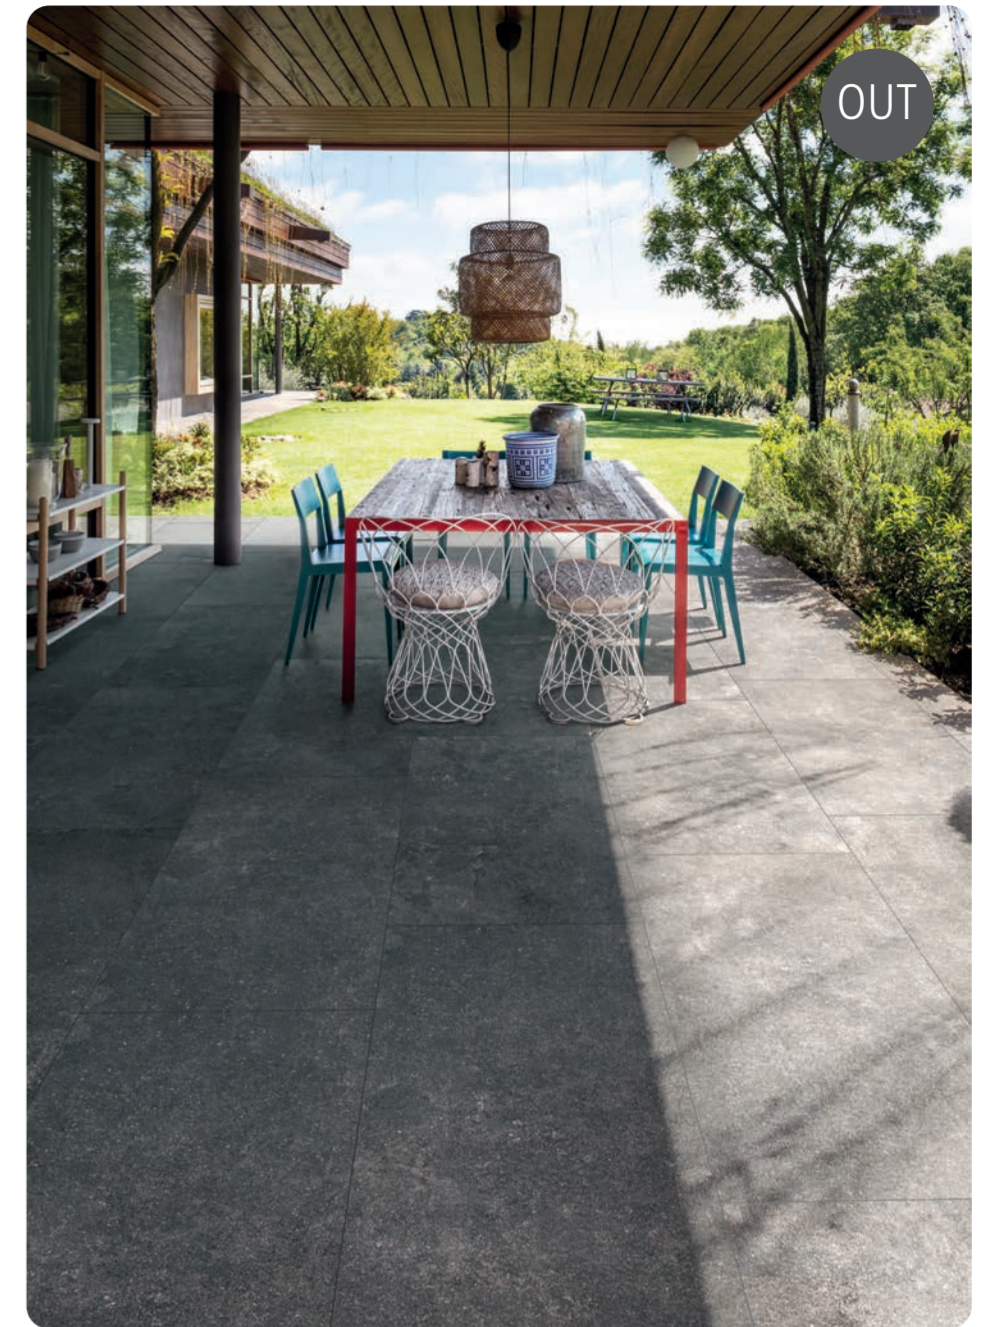

El gres con una nueva tecnología. Gracias a las nuevas metas tecnológicas alcanzadas, las pavimentaciones para exterior se ven enriquecidas con una nueva superficie; Stepwise brinda una elevada resistencia al deslizamiento manteniendo una cara suave al tacto y fácil de limpiar, dada la nula aspereza de su superficie.

Керамогранит по новой технологии. Благодаря новым технологическим достижениям наружные полы пополняются новой отделкой. Stepwise предлагает высокое сопротивление скольжению, сохраняя мягкую на ощупь и легко очищаемую поверхность, получаемую отсутствием поверхностной шероховатости.