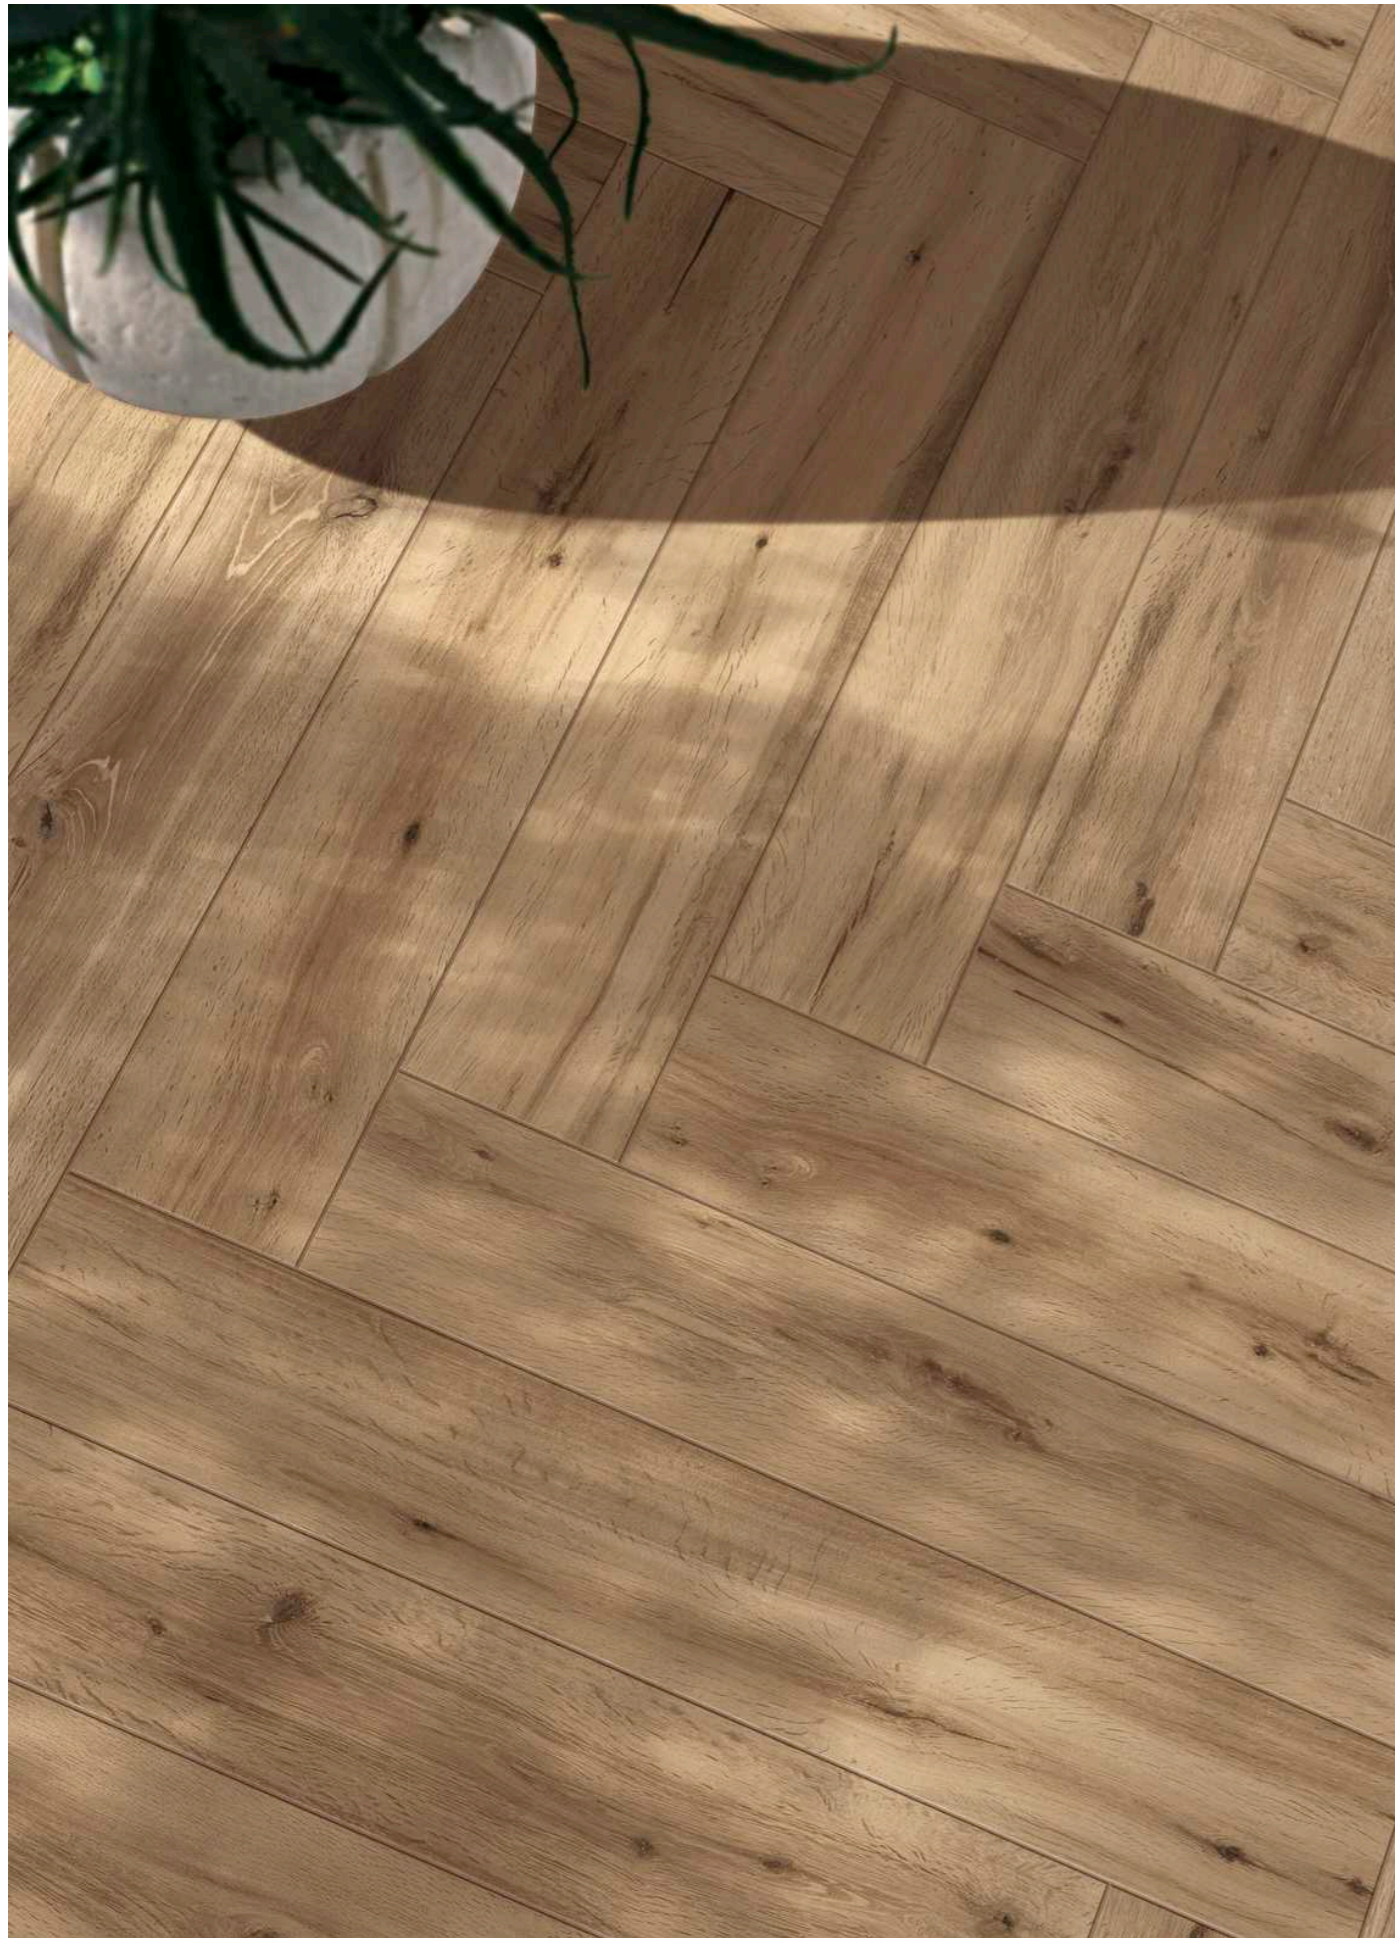

SMART FLOOR

**Woodstory
Collection**

R5RQ Woodstory Beige Grip 15x90cm

Woodstory

Woodstory evokes the essence of oak, an exquisite wood of eternal beauty. The natural wood's rich surface, with its flaws and colour variations, is interpreted in five attractive shades, in the 15x90 cm size, which strike up a masterly dialogue with the outdoor surfaces that complete the collection.